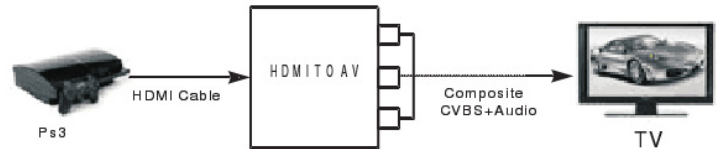

User information ex art. 26 D. 49/2014

The symbol labelled on the appliance (Annex IX D. 49/2014) indicates that the rubbish is subject to "separate collection" and it has been placed on the Italian market after the December 31, 2010.

The user must therefore assign or (have collected) the rubbish to a treatment facility according to indications by the local administration, or hand it over to the reseller in exchange for an equivalent new product. The separate collection of the rubbish and the subsequent treatment, recycling and disposal operations encourage the production of appliances made with recycled materials and reduce negative effects on health and the environment caused by improper treatment of rubbish.

In the case of very small WEEE (no external dimension more than 25 cm), the user is eligible to get free of charge assignment to retail shops with sales areas relating to EEE of at least 400 m².